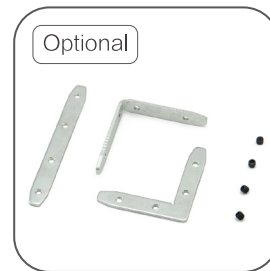

## Features:

1. Model: HL-A024-1
2. Material: AL6063+PC
3. Surface: Anodized/Painting
4. Lighting source width: 66mm
5. Length: 4m/max
6. Installation: For offices, conference rooms, supermarkets, home lighting, etc.

## Accessory:

End cap

Suspended Rope

Connector

Mounting Clip