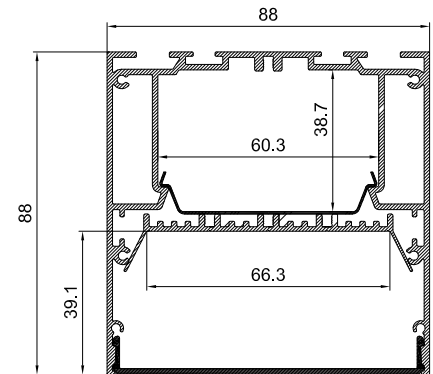

Color 

Unit: mm

## Features:

1. Model: HL-A024-1
2. Material: AL6063+PC
3. Surface: Anodized/Painting
4. Lighting source width: 66mm
5. Length: 4m/max
6. Installation: For offices, conference rooms, supermarkets, home lighting, etc.