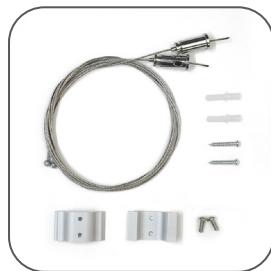

## Features:

1. Model: HL-A024-1
2. Material: AL6063+PC
3. Surface: Anodized/Painting
4. Lighting source width: 66mm
5. Length: 4m/max
6. Installation: For offices, conference rooms, supermarkets, home lighting, etc.

## Accessory:

End cap

Suspended Rope

Connector

Mounting Clip